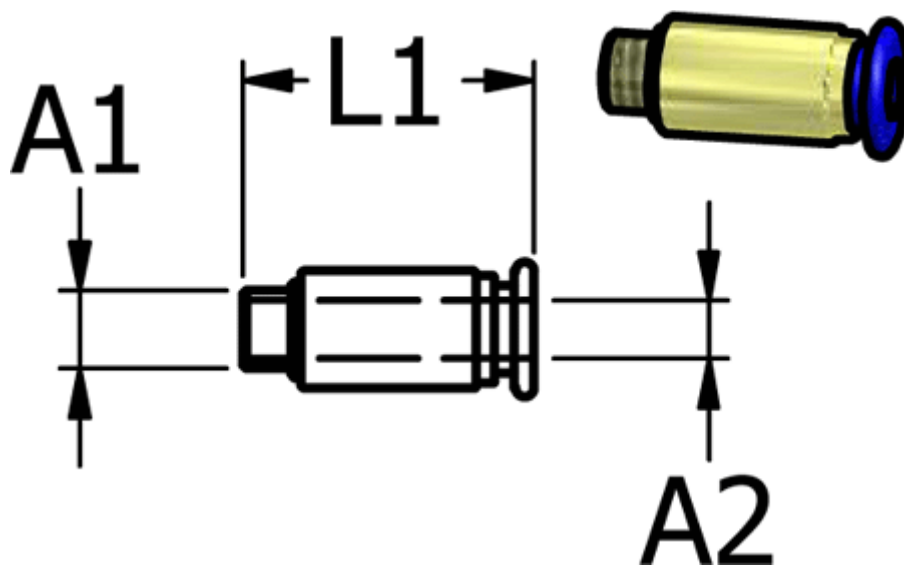

Article number: 586POC56

Description: Mini Push-in POC56, straight w/circular housing, M5 hose Ø6

Measures

Ext. hose diameter A2 = 6 mm

L1 = 18

Thread A1 = M5